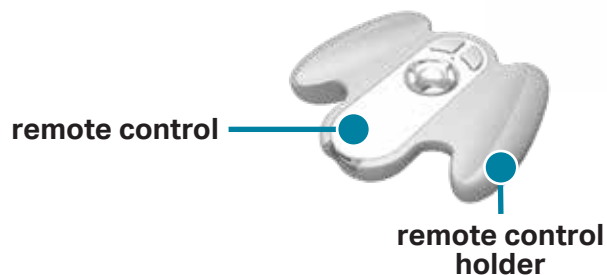

The Insight Plus includes each of these accessories to make testing fun and fast. An adjustable head mount secures your smartphone to the Insight goggles and the goggles to your head, leaving your hands free to focus on taking the test. Use the sleek Bluetooth-enabled handheld remote control alone or place it in a game-like controller holder – great for children's smaller or adult's larger hands, or those with low dexterity.