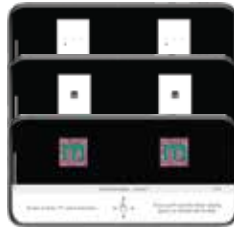

1. **4 Test for Color Deficiency**
   Discover if you are color blind and specifically, what color deficiency level and type you have: tritanopia, deuteranopia, or protanopia.

1. **5 Monitor Your Vision Changes Over Time**
   Store test results instantly and securely in the EyeQue Cloud®. Access them anytime from your smartphone or your online dashboard.

Flexible Testing Options with the Insight Plus Accessory Kit

The Insight Plus includes each of these accessories to make testing fun and fast. An adjustable head mount secures your smartphone to the Insight goggles and the goggles to your head, leaving your hands free to focus on taking the test. Use the sleek Bluetooth-enabled handheld remote control alone or place it in a game-like controller holder – great for children's smaller or adult's larger hands, or those with low dexterity.